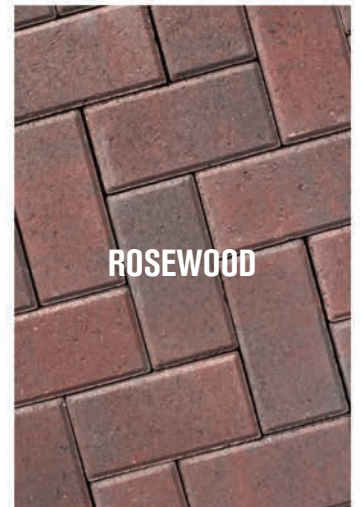

HOLLAND 6 and 8cm PAVERS

ROSEWOOD

- Larger than typical Hollands
- Smooth top, beveled edge
- Small auto-spacer
- For patios, paths, pools and drives
- Endless design opportunities

SPECIAL ORDER:
Holland 8cm can be made in any color with or without KolorLast. Set-up fee and minimum quantity required, customer must take entire production run. Returns not allowed.

Size	Face Area	Weight	Units/Bands	Bands	Units/Pallet	Pallet
8.5 x 4.25 x 2.375" H	0.24 sq. ft.	7 lbs.	80	5 (19.6 sq. ft.)	400 (98 sq. ft.)	2,785 lbs.
8.5 x 4.25 x 3.125" H	0.24 sq. ft.	9 lbs.	56	5 (13.8 sq. ft.)	280 (69 sq. ft.)	2,560 lbs..

Dimensions shown are nominal. Pallet square footage is accurate, layers and bands square footages have been rounded to nearest whole number.

Manufactured by:

7200 Broadway Ave. N, Rochester, MN 55906
Phone: 507-288-8850 • Fax: 507-535-1487
www.rochesterpcp.com