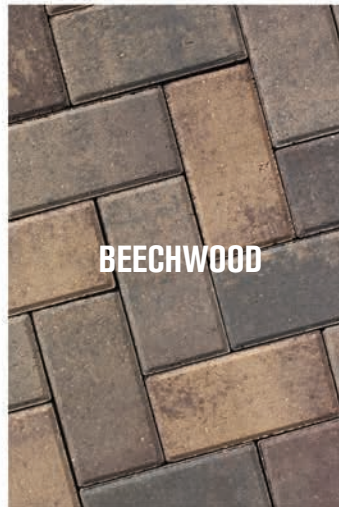

HOLLAND 6 and 8cm PAVERS

BEECHWOOD

- Larger than typical Hollands
- Smooth top, beveled edge
- Small auto-spacer
- For patios, paths, pools and drives
- Endless design opportunities

SPECIAL ORDER:
Holland 8cm can be made in any color with or without KolorLast. Set-up fee and minimum quantity required, customer must take entire production run. Returns not allowed.

Size	Face Area	Weight	Units/Bands	Bands	Units/Pallet	Pallet
8.5 x 4.25 x 2.375" H	0.24 sq. ft.	7 lbs.	80	5 (19.6 sq. ft.)	400 (98 sq. ft.)	2,785 lbs.
8.5 x 4.25 x 3.125" H	0.24 sq. ft.	9 lbs.	56	5 (13.8 sq. ft.)	280 (69 sq. ft.)	2,560 lbs..

Dimensions shown are nominal. Pallet square footage is accurate, layers and bands square footages have been rounded to nearest whole number.

Manufactured by:

7200 Broadway Ave. N, Rochester, MN 55906
Phone: 507-288-8850 • Fax: 507-535-1487
www.rochesterpcp.com