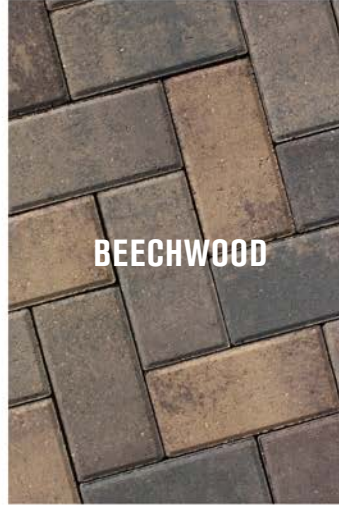

HOLLAND 6 AND 8 CM PAVERS

BEECHWOOD

- Larger than typical Hollands (4.25" W x 8.5" H)
- Smooth top, beveled edge
- Small auto-spacer
- For patios, paths, pools and drives
- Endless design opportunities

Holland 8cm pavers are special order and can be made in any color with or without KolorLast. Minimum quantity required, customer must take entire production run. Returns not allowed.

Size	Face Area	Weight	Units/Bands	Bands	Units/Pallet	Pallet
8.5 x 4.25 x 2.375" H	0.24 sq. ft.	7 lbs.	80	5 (19.6 sq. ft.)	400 (98 sq. ft.)	2,785 lbs.
8.5 x 4.25 x 3.125" H	0.24 sq. ft.	9 lbs.	56	5 (13.8 sq. ft.)	280 (69 sq. ft.)	2,560 lbs..

Dimensions shown are nominal. Pallet square footage is accurate, layers and bands square footages have been rounded to nearest whole number.

Manufactured by:

7200 Broadway Ave. N, Rochester, MN 55906
Phone: 507-288-8850 • Fax: 507-535-1487
www.rochesterpc.com