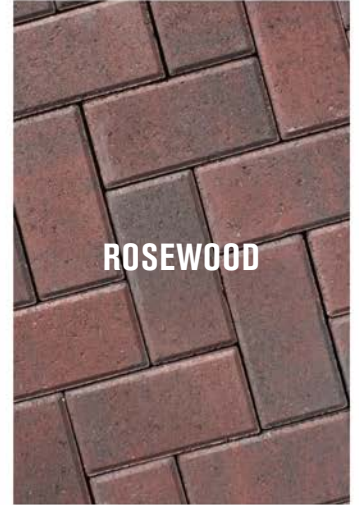

HOLLAND 6 AND 8 CM PAVERS

ROSEWOOD

- Larger than typical Hollands (4.25" W x 8.5" H)
- Smooth top, beveled edge
- Small auto-spacer
- For patios, paths, pools and drives
- Endless design opportunities

Holland 8cm pavers are special order and can be made in any color with or without KolorLast. Minimum quantity required, customer must take entire production run. Returns not allowed.

Size	Face Area	Weight	Units/Bands	Bands	Units/Pallet	Pallet
8.5 x 4.25 x 2.375" H	0.24 sq. ft.	7 lbs.	80	5 (19.6 sq. ft.)	400 (98 sq. ft.)	2,785 lbs.
8.5 x 4.25 x 3.125" H	0.24 sq. ft.	9 lbs.	56	5 (13.8 sq. ft.)	280 (69 sq. ft.)	2,560 lbs..

Dimensions shown are nominal. Pallet square footage is accurate, layers and bands square footages have been rounded to nearest whole number.

Manufactured by:

7200 Broadway Ave. N, Rochester, MN 55906
Phone: 507-288-8850 • Fax: 507-535-1487
www.rochesterpc.com